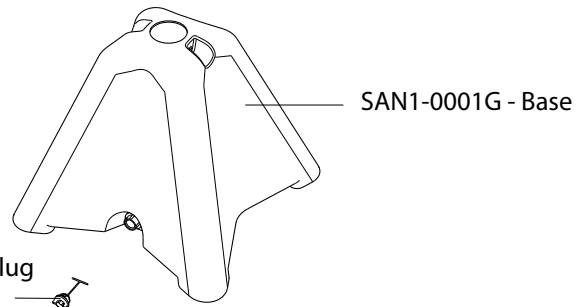

SAN1-0004G -
Foam Dispenser Holder
(2) PC-000158 -
Self-Tapping Screws

(4) FD1-1000 -
Hand Foam Dispenser
(16) PC-000105 - Rivet
(16) PC-000106 - Washer

SAN1-0005 -
Dispensing Pipe

PC-000762 -
Locking Rod

PC-000205M - Lock

SAN1-0001G - Base

PC-000554 - 1" Plug
Gray w/Tether
(1) PC-000345 - O-Ring