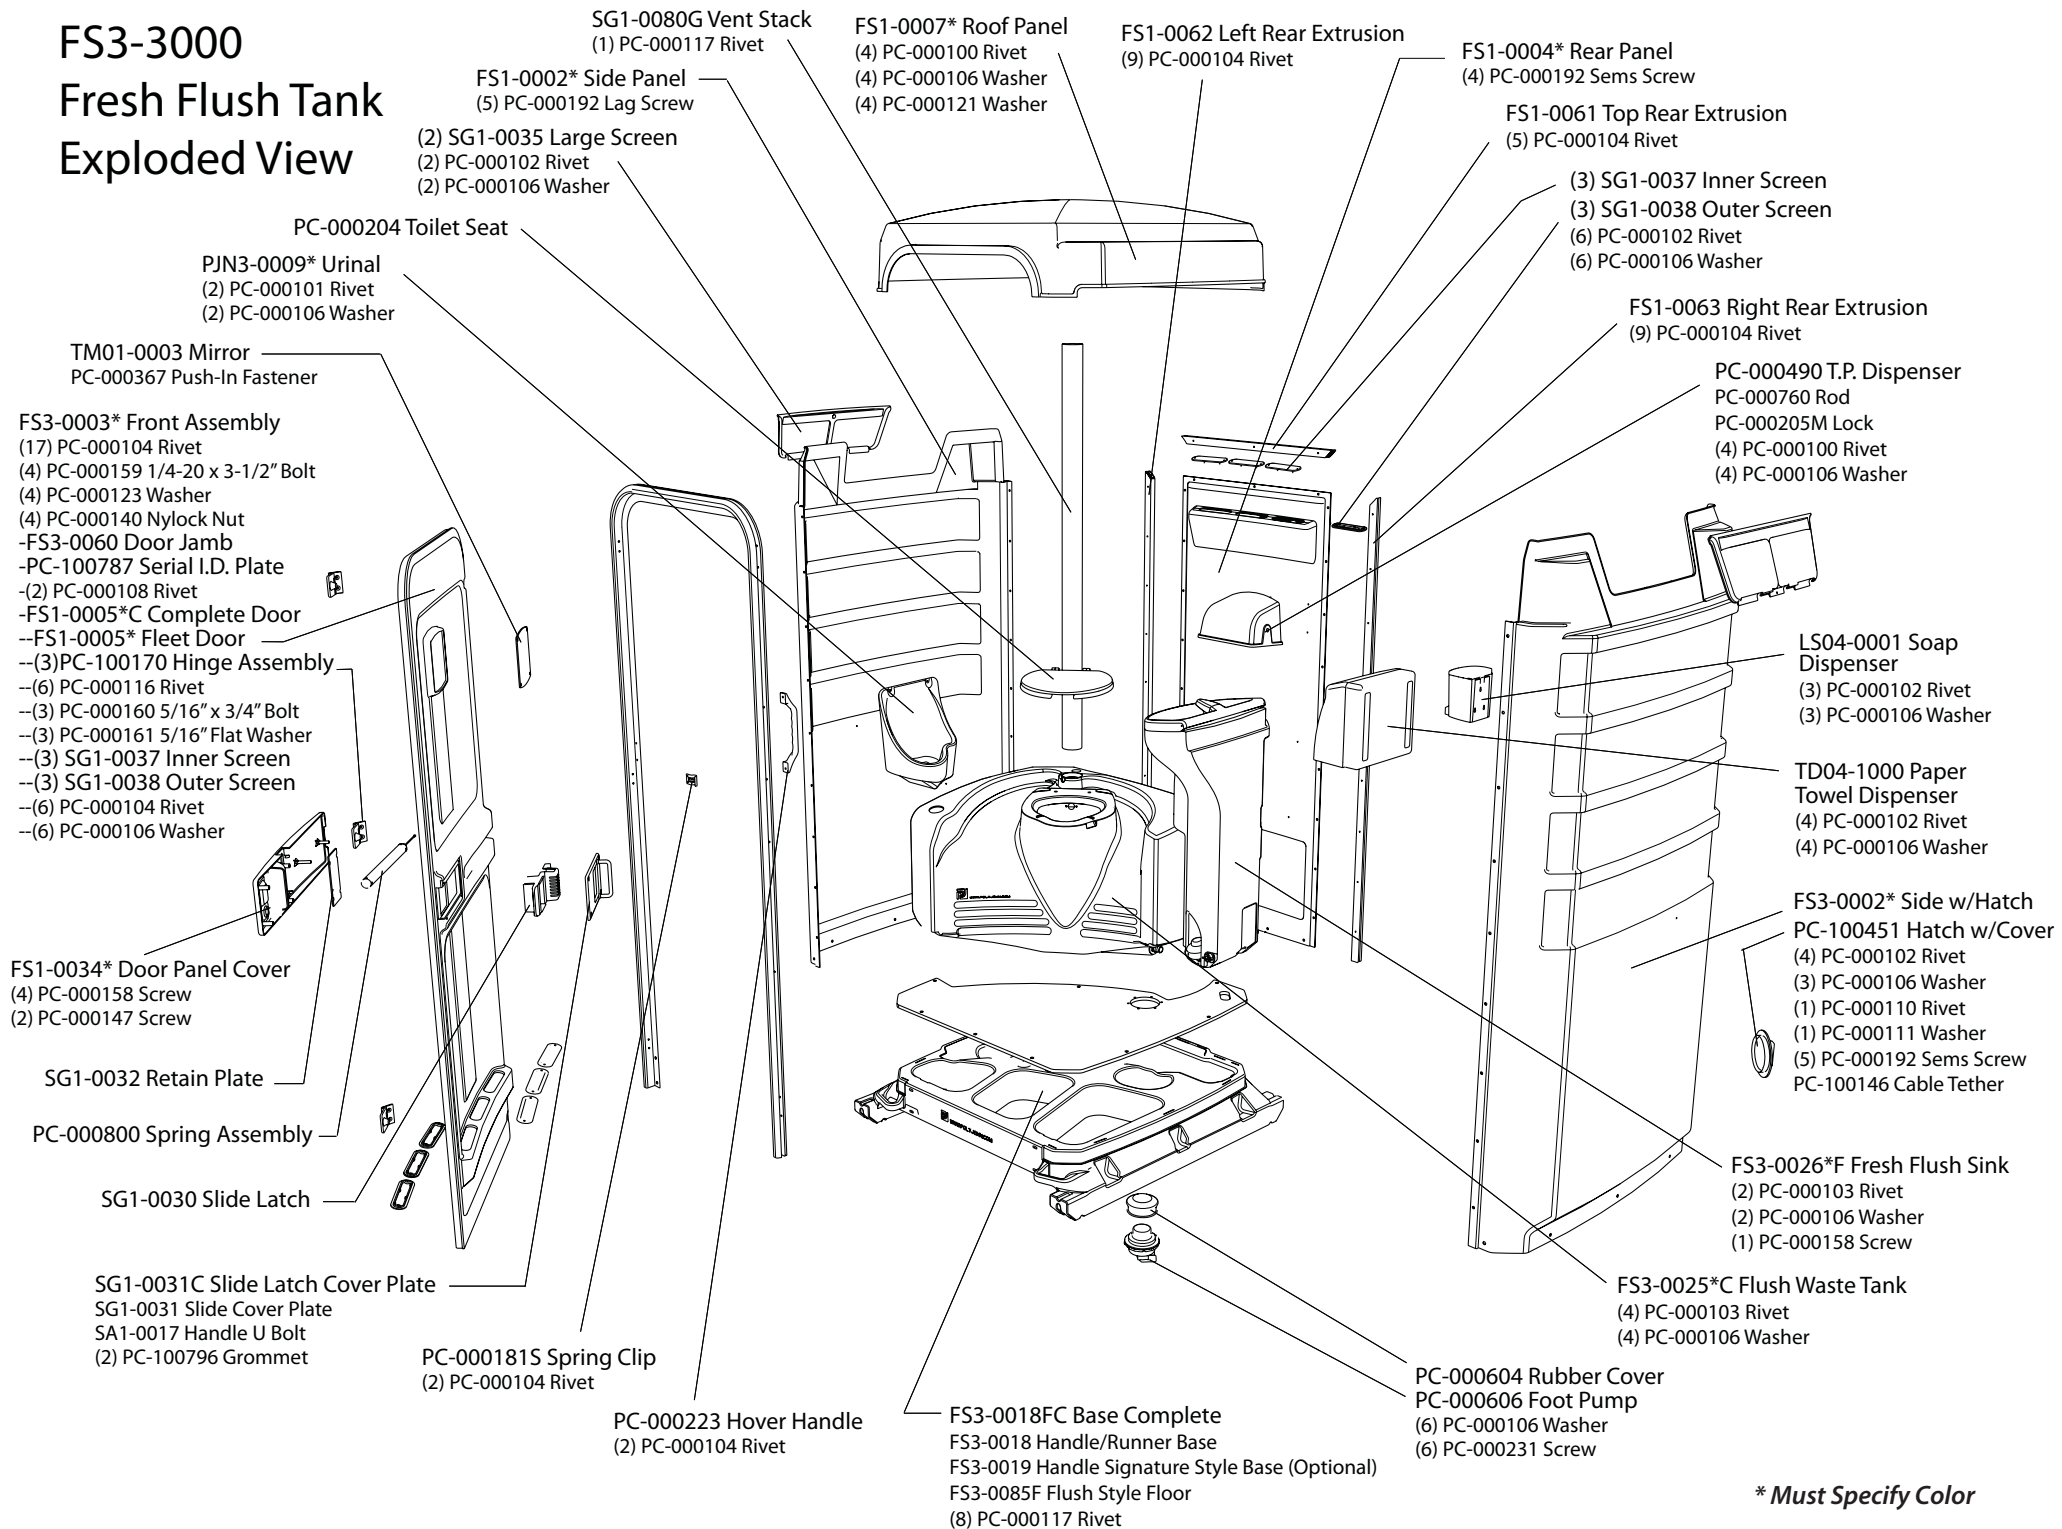

FS3-3000 Fresh Flush Tank Exploded View

** Must Specify Color*