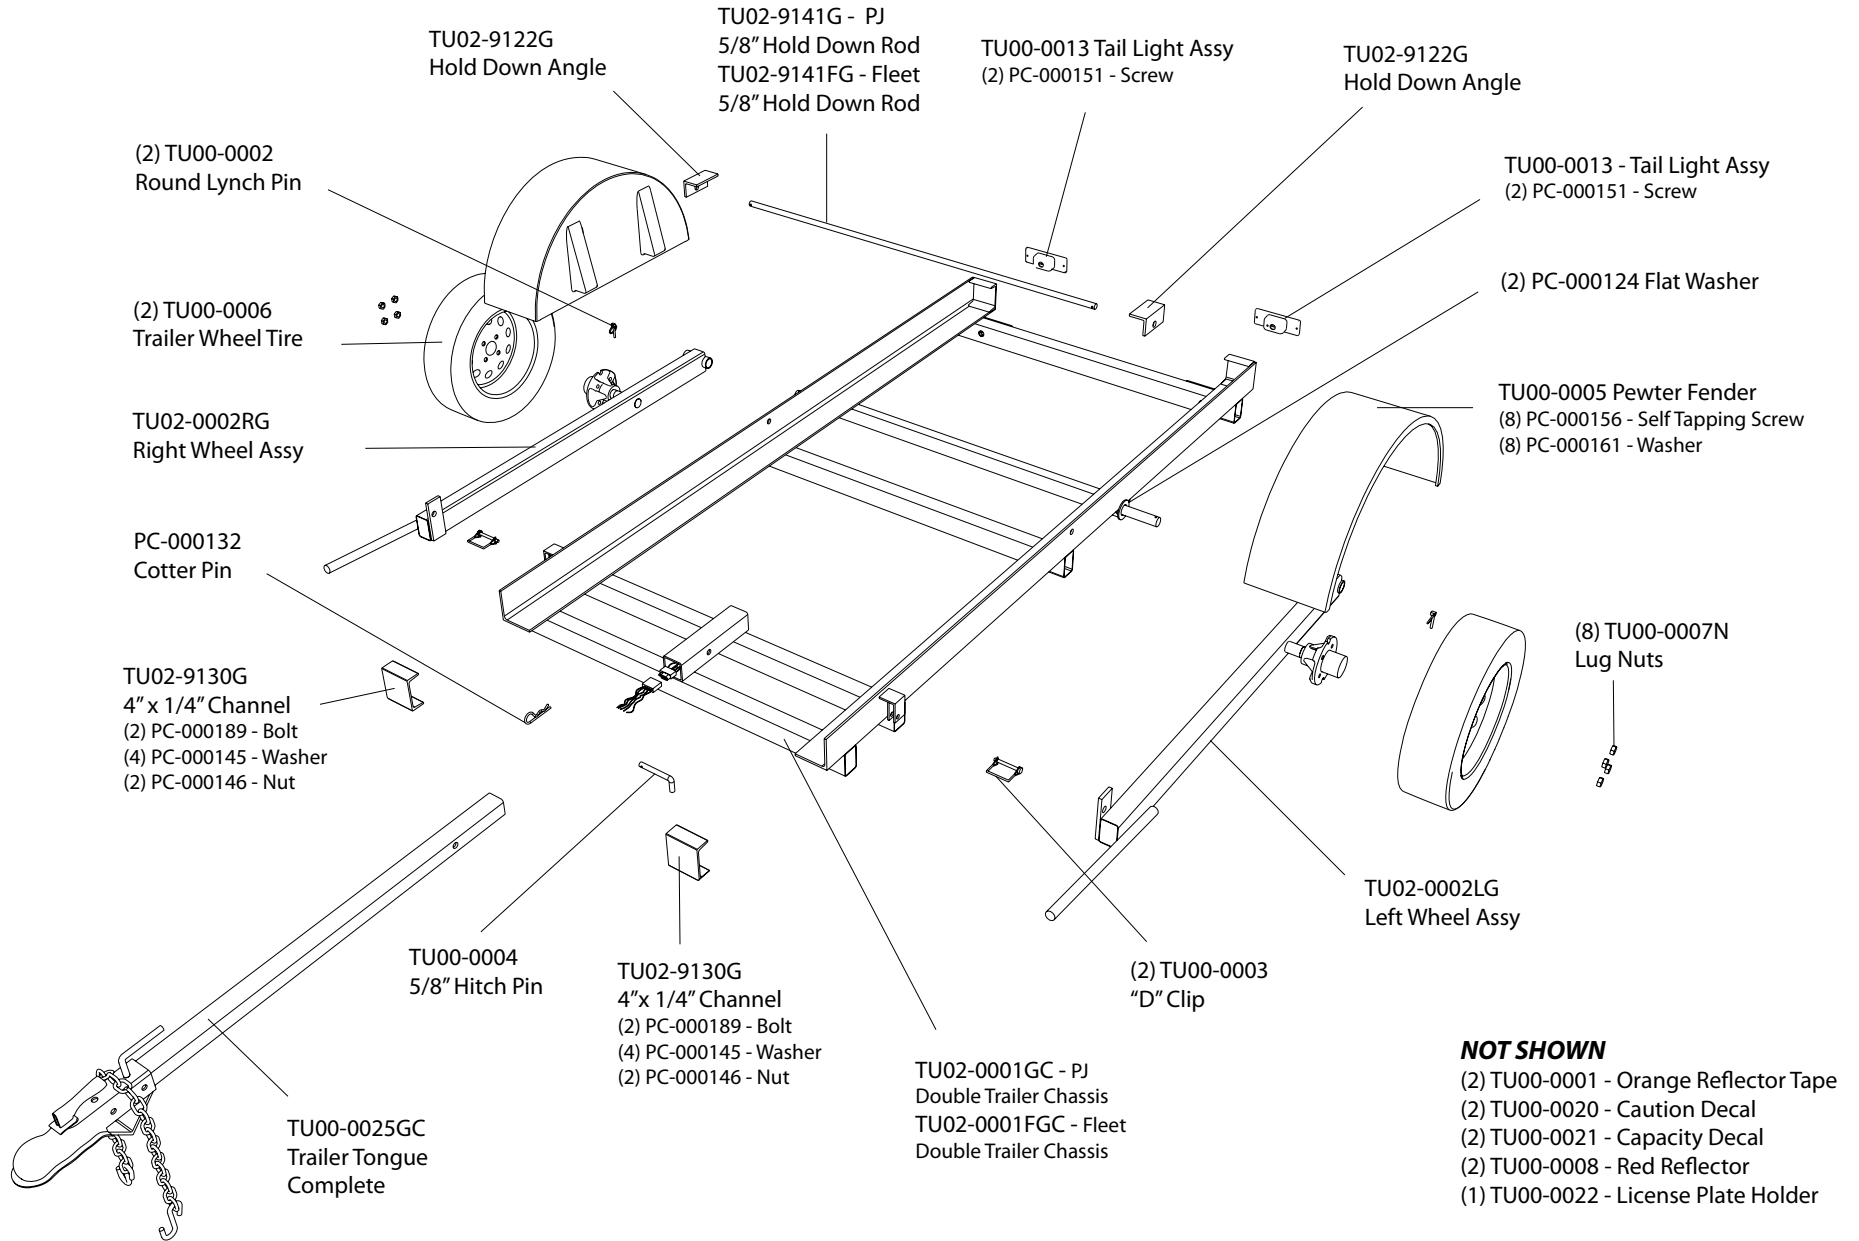

TU02-1000 - PJ Double Trailer
TU02-1001 - Fleet Double Trailer

NOT SHOWN

- (2) TU00-0001 - Orange Reflector Tape
- (2) TU00-0020 - Caution Decal
- (2) TU00-0021 - Capacity Decal
- (2) TU00-0008 - Red Reflector
- (1) TU00-0022 - License Plate Holder