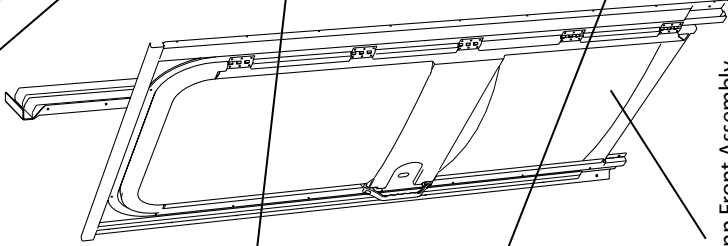

PH03-1000 Exploded View

PC-000490 - T.P. Dispenser
PC-000760 - Rod
PC-000205M - Lock
(4) PC-000100 - Rivet
(4) PC-000106 - Washer

PH03-0008R - Roof
(28) PC-000100 - Rivet
(28) PC-000106 - Washer

PC-000531 - Vent Stack
(1) PC-000117 - Rivet

(3) PH03-0020 - Heavy Duty Grab Bar
(24) PC-000105 - Rivet
(24) PC-000106 - Washer

PC-000204
Toilet Seat

PH03-0001C - Floor Complete
PH03-0001R - Right Base Surround
PH03-0001L - Left Base Surround
PH03-0002 - Floor Plate
(21) PC-000117 - Rivet
(23) PC-000121 - Washer
(2) PC-000174 - Bolt
(2) PC-000123 - Washer
(2) PC-000140 - Nylon Lock Nut

PH01-0003 - Comfort Inn Front Assembly
(See Front Assembly Exploded View)

PH03-0009 - Waste Holding Tank
(4) PC-000103 - Rivet
(4) PC-000106 - Washer

(6) PC-000570 - Fly Screen
(9) PC-000100 - Rivet
(9) PC-000106 - Washer

PH01-0010 - Corner Panel
(8) PC-000105 - Rivet
(8) PC-000121 - Washer
(72) PC-000100 - Rivet
(72) PC-000106 - Washer

(3) PJ03-0002 - Side Panel
(15) PC-000105 - Rivet
(15) PC-000121 - Washer