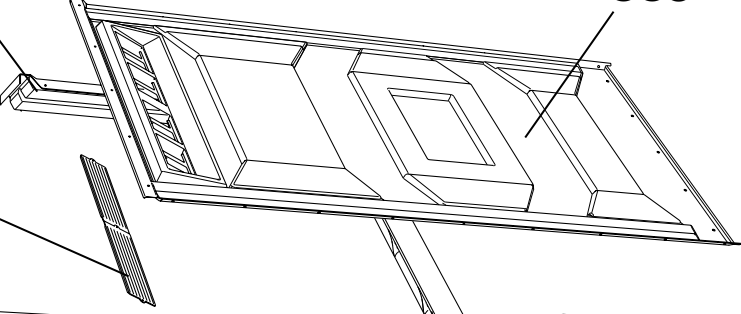

PH03-1000 Exploded View

PC-000490 - T.P. Dispenser
PC-000760 - Rod
PC-000205M - Lock
(4) PC-000100 - Rivet
(4) PC-000106 - Washer

PH03-0008R - Roof
(28) PC-000100 - Rivet
(28) PC-000106 - Washer

PC-000531 - Vent Stack
(1) PC-000117 - Rivet

(3) PH03-0020 - Heavy Duty Grab Bar
(24) PC-000105 - Rivet
(24) PC-000106 - Washer

PC-000204
Toilet Seat

PH03-0001C - Floor Complete
PH03-0001R - Right Base Surround
PH03-0001L - Left Base Surround
PH03-0002 - Floor Plate
(21) PC-000117 - Rivet
(23) PC-000121 - Washer
(2) PC-000174 - Bolt
(2) PC-000123 - Washer
(2) PC-000140 - Nylon Lock Nut

PH01-0003 - Comfort Inn Front Assembly
(See Front Assembly Exploded View)

PH03-0009 - Waste Holding Tank
(4) PC-000103 - Rivet
(4) PC-000106 - Washer

(6) PC-000570 - Fly Screen
(9) PC-000100 - Rivet
(9) PC-000106 - Washer

PH01-0010 - Corner Panel
(8) PC-000105 - Rivet
(8) PC-000121 - Washer
(72) PC-000100 - Rivet
(72) PC-000106 - Washer

(3) PJ03-0002 - Side Panel
(15) PC-000105 - Rivet
(15) PC-000121 - Washer