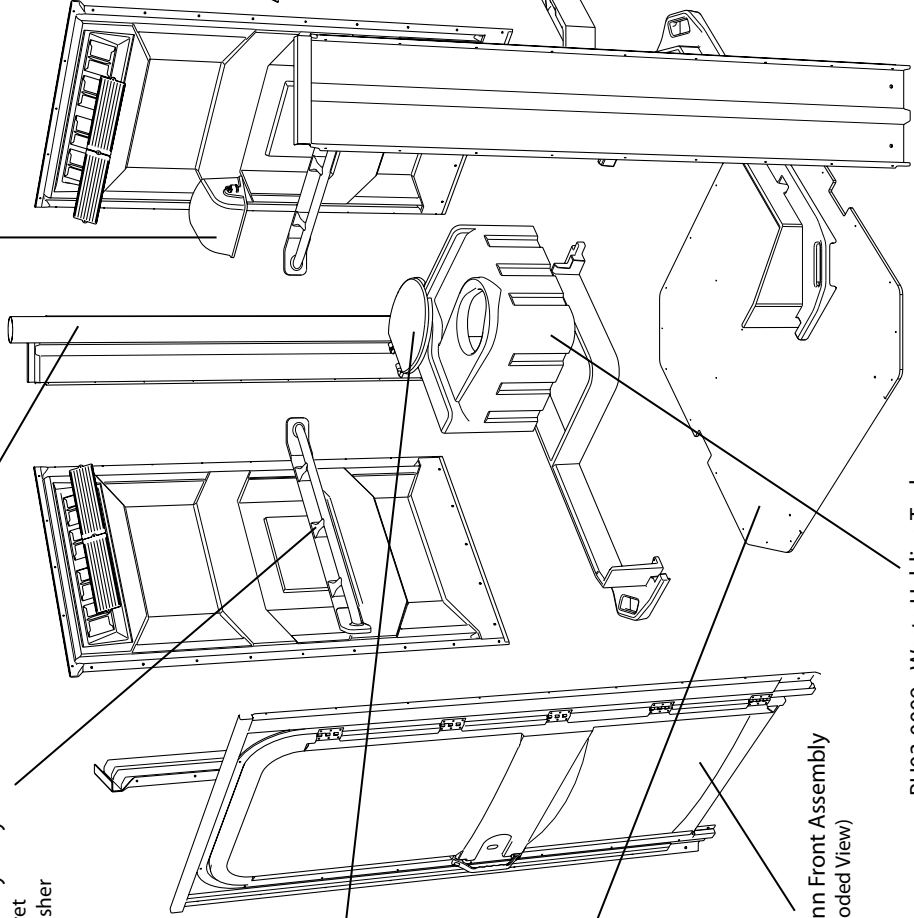

(3) PH03-0020 - Heavy Duty Grab Bar
 (24) PC-000105 - Rivet
 (24) PC-000106 - Washer

PC-000204
 Toilet Seat

PH03-0001C - Floor Complete
 PH03-0001R - Right Base Surround
 PH03-0001L - Left Base Surround
 PH03-0002 - Floor Plate
 (21) PC-000117 - Rivet
 (23) PC-000121 - Washer
 (2) PC-000174 - Bolt
 (2) PC-000123 - Washer
 (2) PC-000140 - Nylon Lock Nut

PH01-0003 - Comfort Inn Front Assembly
 (See Front Assembly Exploded View)

PH03-0009 - Waste Holding Tank
 (4) PC-000103 - Rivet
 (4) PC-000106 - Washer

(6) PC-000570 - Fly Screen
 (9) PC-000100 - Rivet
 (9) PC-000106 - Washer

PH01-0010 - Corner Panel
 (8) PC-000105 - Rivet
 (8) PC-000121 - Washer
 (72) PC-000100 - Rivet
 (72) PC-000106 - Washer

(3) PJ03-0002 - Side Panel
 (15) PC-000105 - Rivet
 (15) PC-000121 - Washer

PH01-0003 Front Assembly