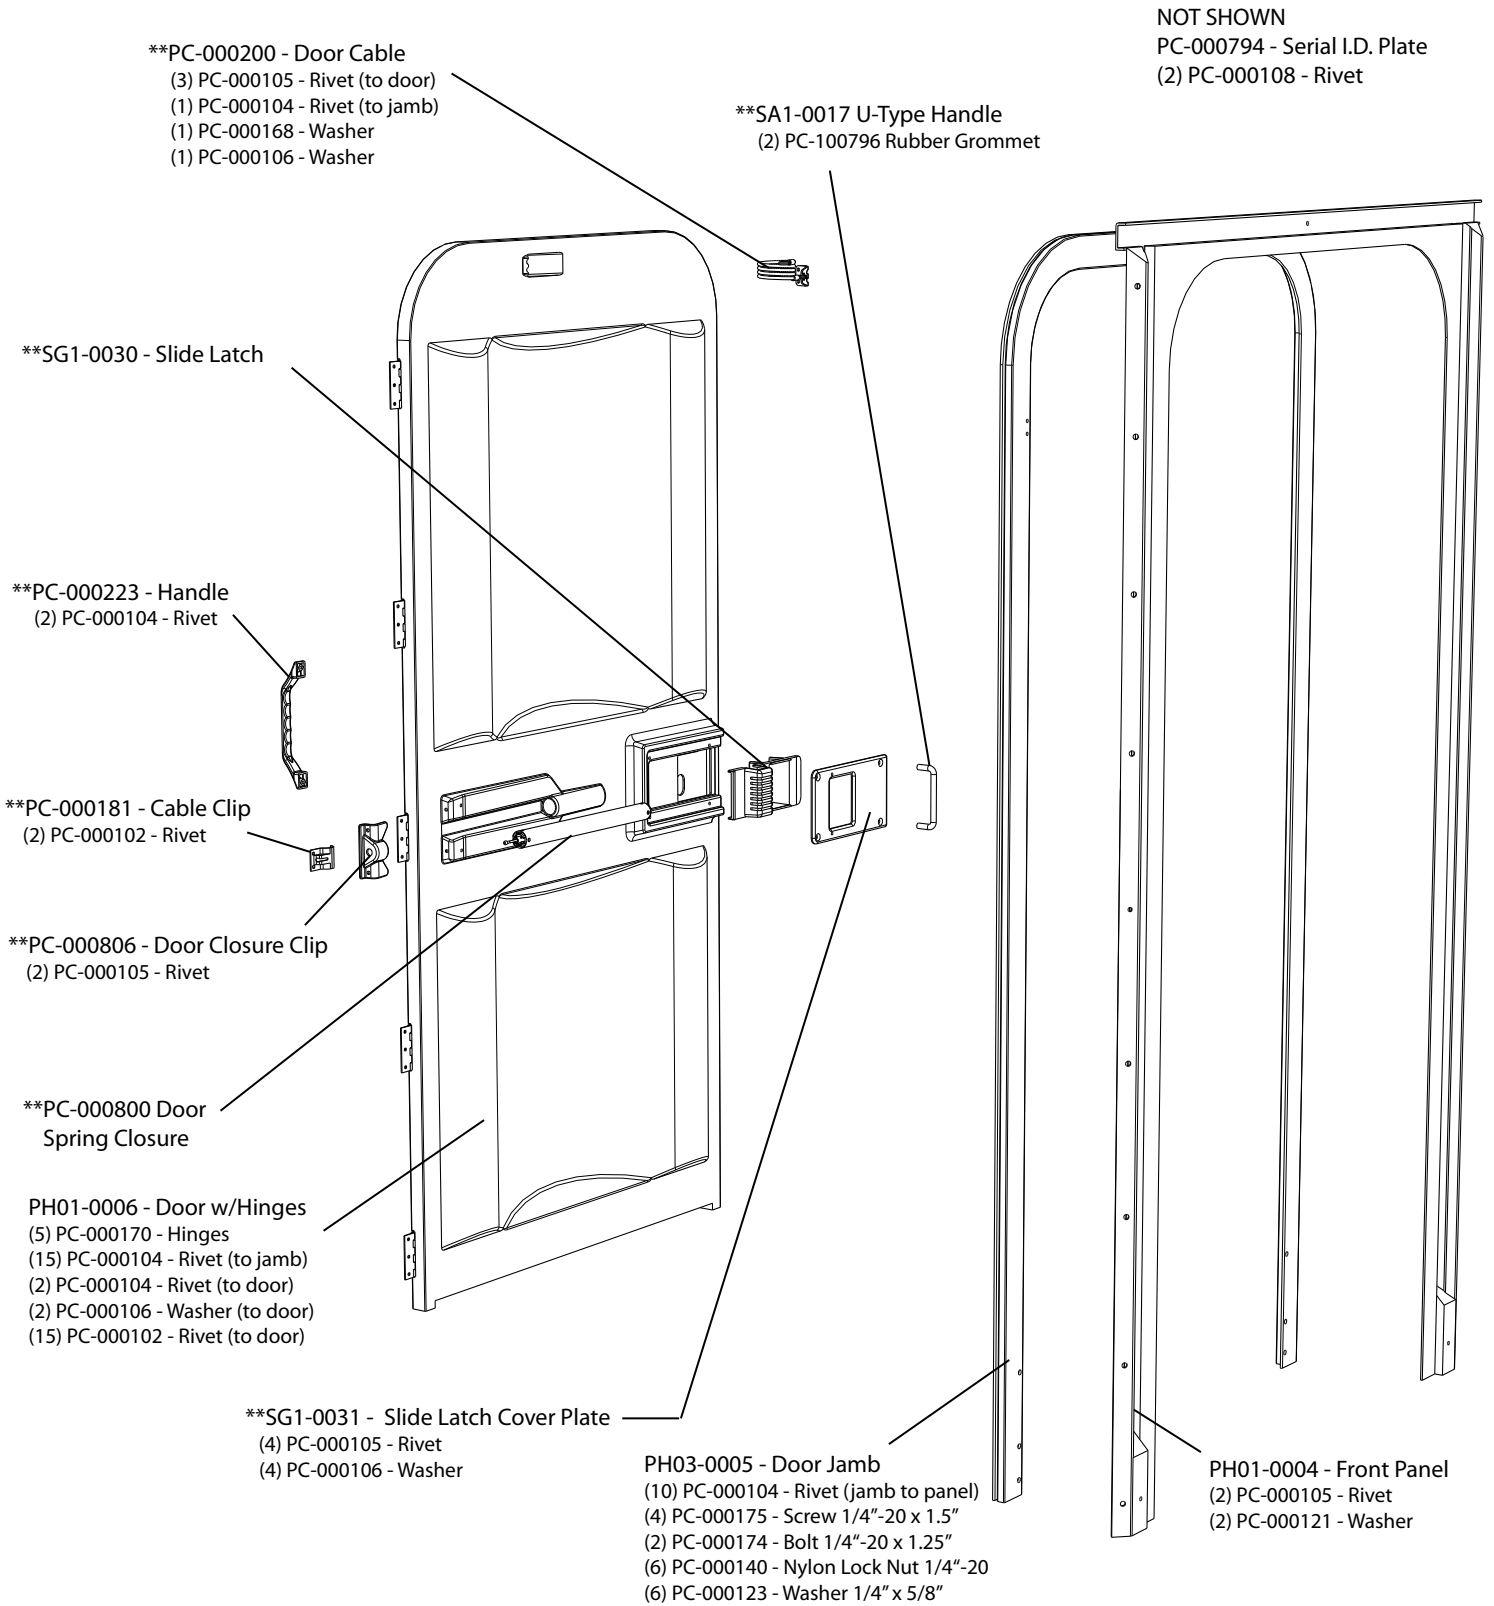

(3) PH03-0020 - Heavy Duty Grab Bar
 (24) PC-000105 - Rivet
 (24) PC-000106 - Washer

PC-000204
 Toilet Seat

PH03-0001C - Floor Complete
 PH03-0001R - Right Base Surround
 PH03-0001L - Left Base Surround
 PH03-0002 - Floor Plate
 (21) PC-000117 - Rivet
 (23) PC-000121 - Washer
 (2) PC-000174 - Bolt
 (2) PC-000123 - Washer
 (2) PC-000140 - Nylon Lock Nut

PH01-0003 - Comfort Inn Front Assembly
 (See Front Assembly Exploded View)

PH03-0009 - Waste Holding Tank
 (4) PC-000103 - Rivet
 (4) PC-000106 - Washer

(6) PC-000570 - Fly Screen
 (9) PC-000100 - Rivet
 (9) PC-000106 - Washer

PH01-0010 - Corner Panel
 (8) PC-000105 - Rivet
 (8) PC-000121 - Washer
 (72) PC-000100 - Rivet
 (72) PC-000106 - Washer

(3) PJ03-0002 - Side Panel
 (15) PC-000105 - Rivet
 (15) PC-000121 - Washer

PH01-0003 Front Assembly